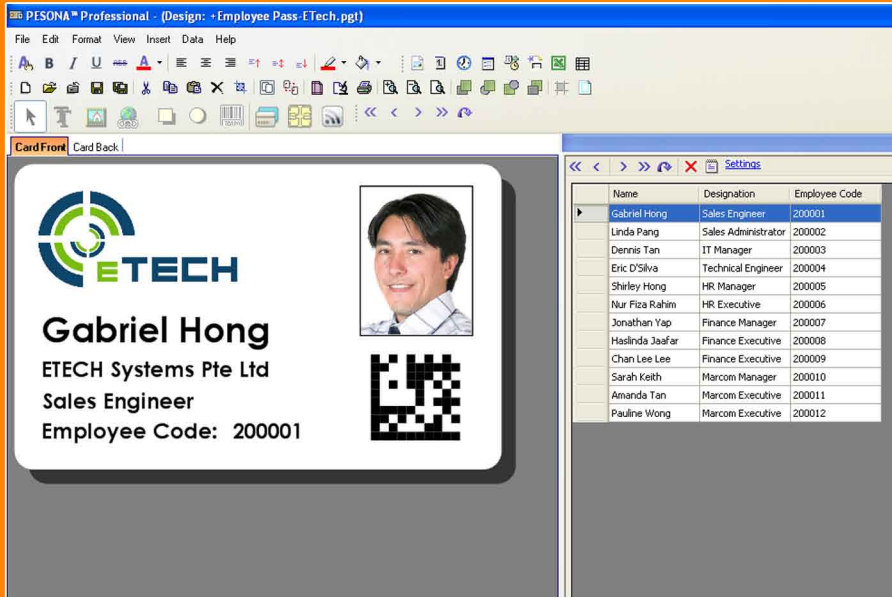

ALL ID PESONA

Card Personalisation Software

Create, Personalise, Print

- Staff ID / Access Card
- Safety Pass / Site ID
- Visitor ID / Event Pass
- Student ID / Library Card
- Membership Card
- Gift Card / Discount Card
- Contactless Smartcard
- Magnetic Stripe Card
- Mifare Card
- ... and any other applications for identification

Manage your plastic card design and production with this flexible card designing software. Based on our expertise in card printers, PESONA was developed for card printer users to create and print cards such as staff passes, membership cards and visitor badges, equipped with data management.